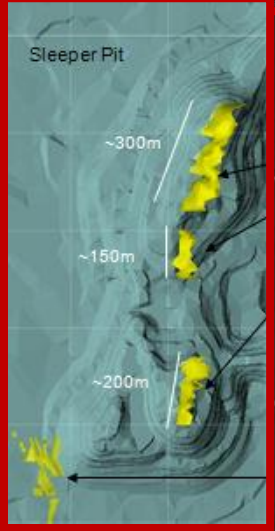

Category 2 targets with and blast hole contours sleeper south, west win

Sleeper Pit area with Au system grade shells, topography, and geology contacts (section 8600N looking north).

The OreFull Mineral Texture Atlases Volume 39-5 : Sleeper , modeled ore zones.