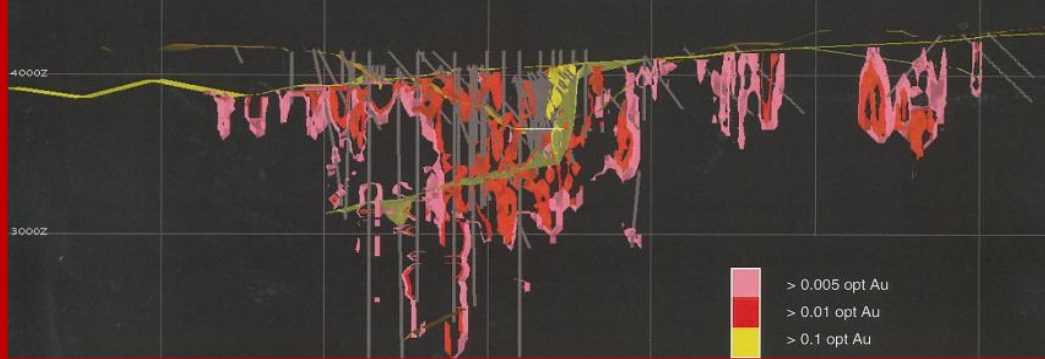

Category 2 targets with and blast hole contours sleeper south, west win

Sleeper Pit area with Au system grade shells, topography, and geology contacts (section 8600N looking north).

The OreFull Mineral Texture Atlases Volume 39-5 : Sleeper , modeled ore zones.