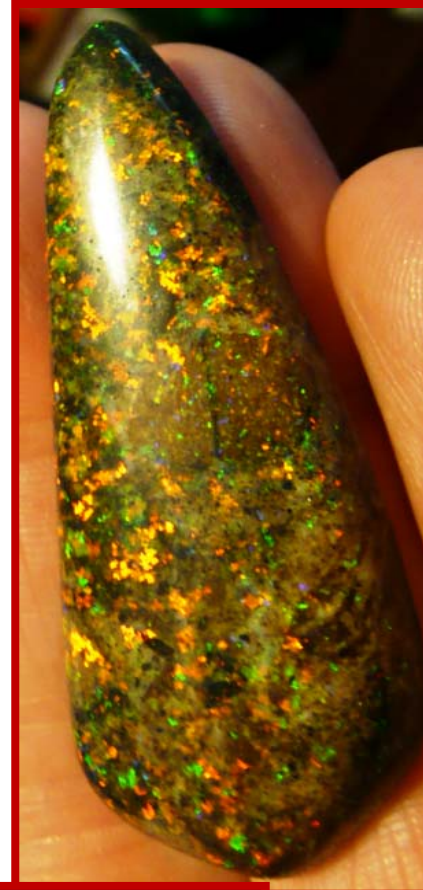

1 cm

The OreFull  
Mineral Texture  
Atlases  
  
**Volume 40-2 :**  
Andamooka " Matrix  
Opal" – Spearheads from  
the Famous Buzza Mine.

© James Stewart  
2013  
[www.orefullmineraltextures.com](http://www.orefullmineraltextures.com)