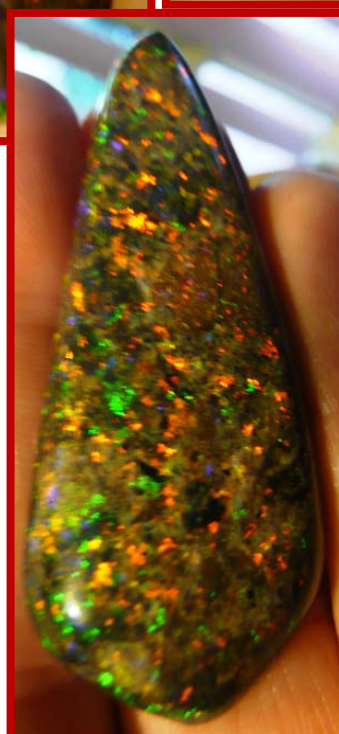

1 cm

The OreFull  
Mineral Texture  
Atlases  
  
**Volume 40-2 :**  
Andamooka " Matrix  
Opal" – Spearheads from  
the Famous Buzza Mine.

© James Stewart  
2013  
[www.orefullmineraltextures.com](http://www.orefullmineraltextures.com)