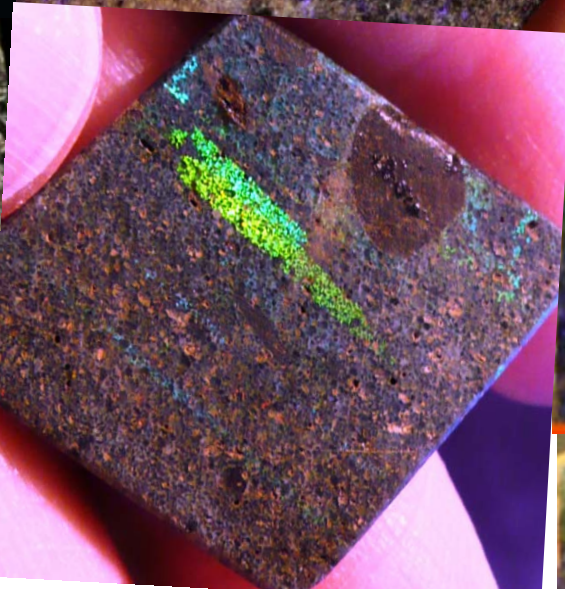

© James Stewart 2013 © www.orefullmineraltextures.com

1 cm

The OreFull Mineral Texture Atlases **Volume 40-22:**
Andamooka Matrix Opal-Slabs
Geological Curiosity Only .