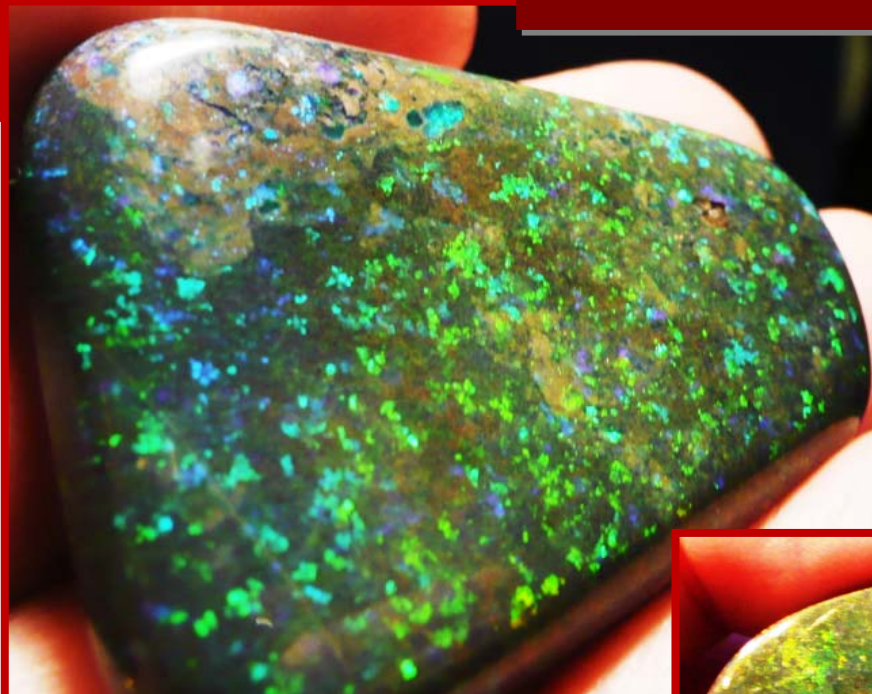

4 cm

The OreFull Mineral Texture Atlases **Volume 40-29** :  
**Andamooka Matrix Opal**