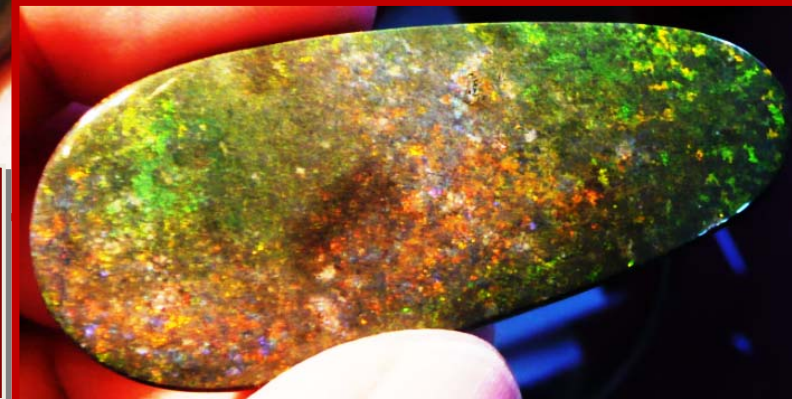

4 cm

The OreFull Mineral Texture Atlases **Volume 40-29** :  
**Andamooka Matrix Opal**