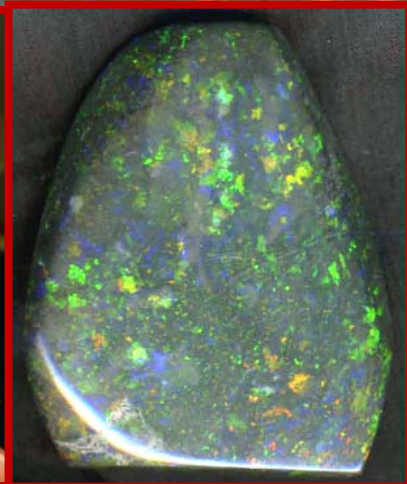

4 centimeters

The OreFull Mineral Texture Atlases

Volume 40-4: The Axe head Styled – Andamooka Raw Matrix Opal

© James Stewart 2013 © www.orefullmineraltextures.com