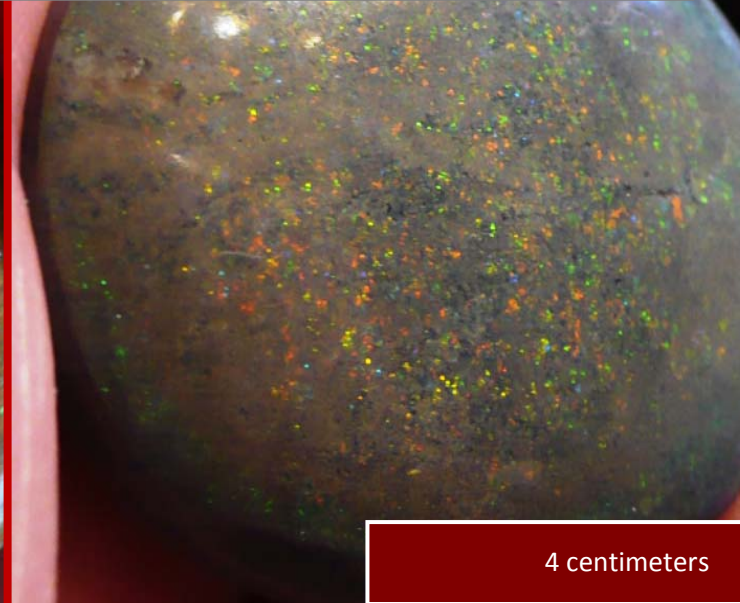

© James Stewart 2013 © www.orefullmineraltextures.com

The OreFull Mineral Texture Atlases **Volume 40-5 : Andamooka**
"Pinhead Styled " Opal from the Famous Buzza Mine.
The color and matrix varieties are enormous and every piece is different. Each opal crystal is literally a pin head in size

1 cm

4 centimeters