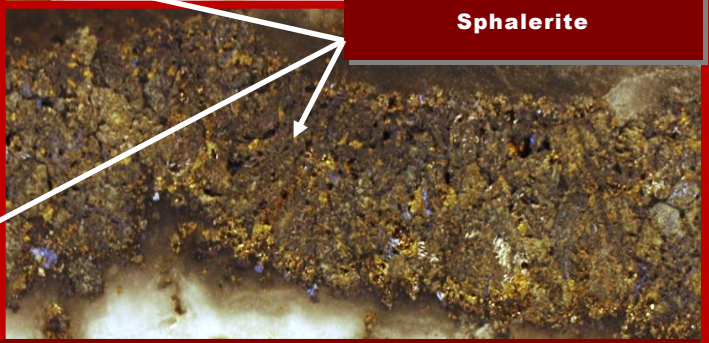

Victoria Vein Host

The OreFull Mineral Texture Atlases Volume 45
 — 6 : Hand Specimens of Lepanto Victoria LSE Gold-
 base-metal Veins 1 of 2. © James Stewart 2013
www.orefullmineraltextures.com