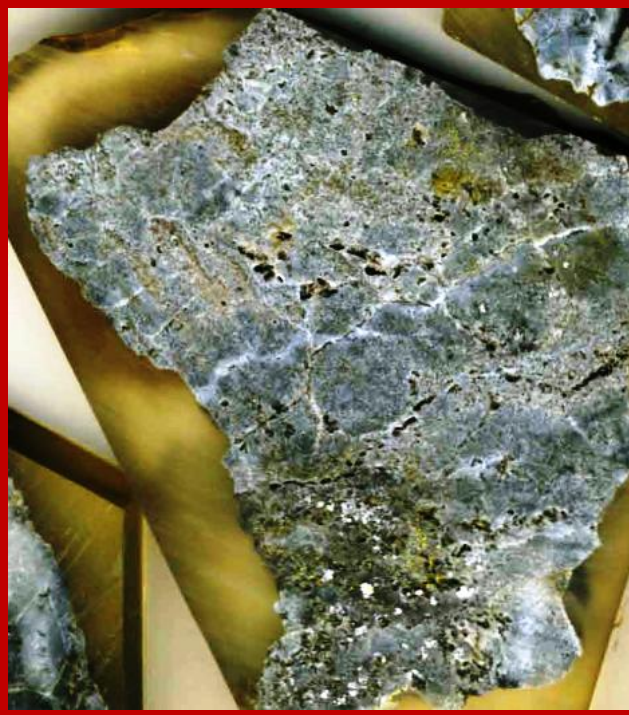

**The OreFull Mineral
Texture Atlases
Volume 48 – 2 : North
Queensland
Epithermals WIRRALIE
- Pit Ore 3 of 3**

© James Stewart 2013.

www.orefullmineraltextures.co

6cm

00.5 5