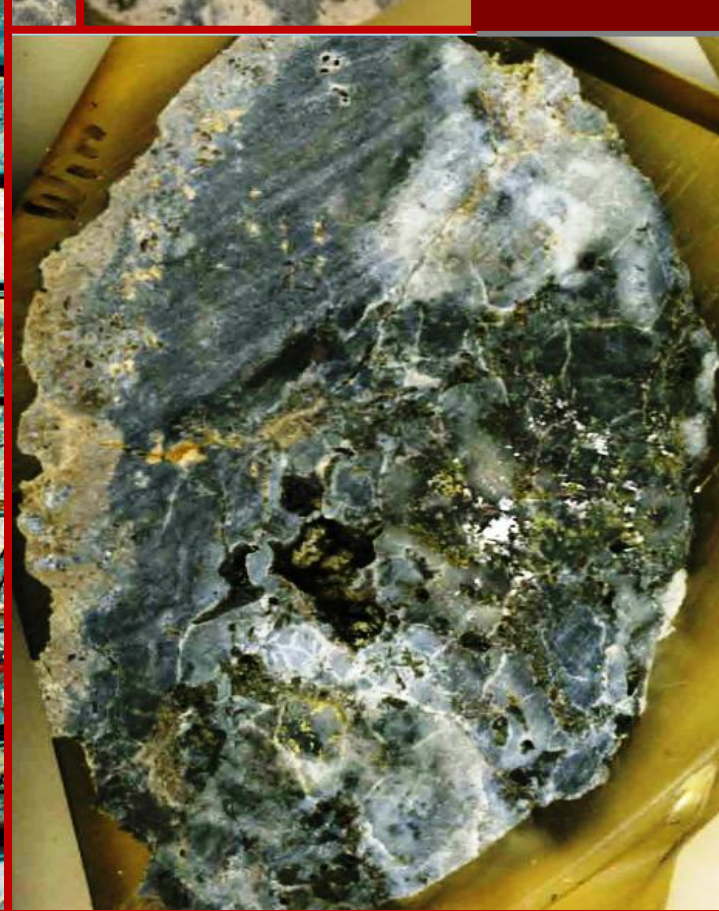

**The OreFull Mineral
Texture Atlases
Volume 48 – 2 : North
Queensland
Epithermals WIRRALIE
- Pit Ore 3 of 3**

© James Stewart 2013.

www.orefullmineraltextures.co

6cm

00.5 5