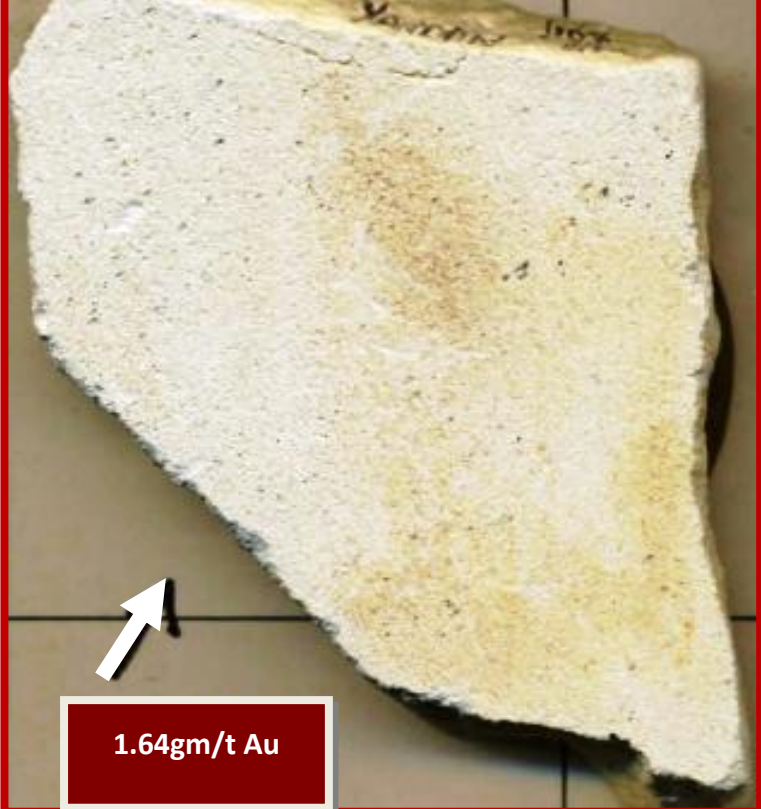

The OreFull Mineral Texture Atlases Volume 48 – 3 : North Queensland Epithermals Yandan - Discovery
Outcrop Samples 1 of 3. © James Stewart 2013. © www.orefullmineraltextures.com

Yandan
Sinter
0.25gm/t
Au

40gm
/t Au

2 cm

1.64gm/t Au