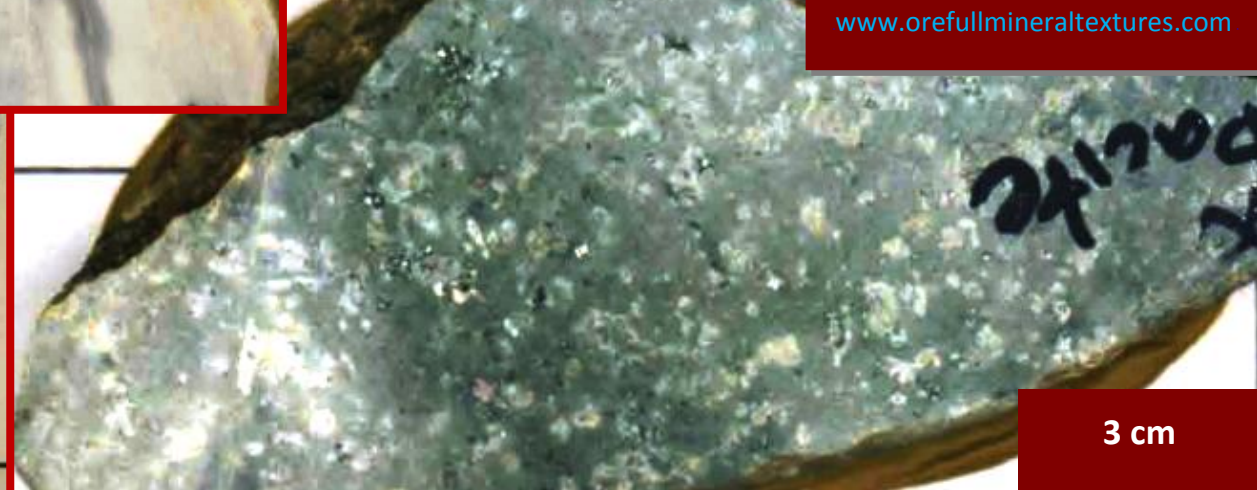

**The OreFull Mineral  
Texture Atlases  
Volume 48 – 6 : New  
Zealand Epithermal  
Veins –GOLDEN CROSS  
– 1 of 2**

© James Stewart 2013  
[www.orefullmineraltextures.com](http://www.orefullmineraltextures.com)

**Host Dacite**

**3 cm**